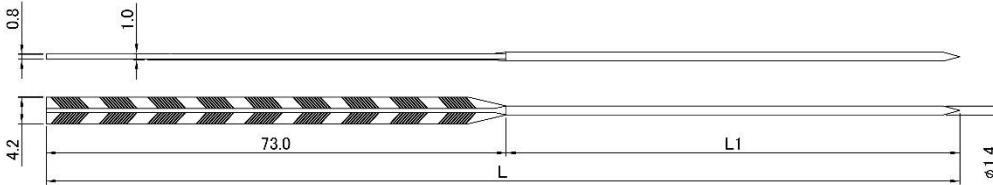

DC-004

Model No	L : XXX	L1
DC-004/XXX	145	72