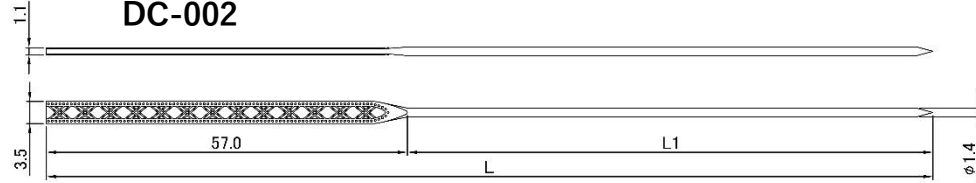

Wire Core to SHOW

Shooting wire cores on transparent acetate and to show their pattern.
We propose the special wire cores.

DC-001

Same pattern on both sides

DC-002

Same pattern on both sides

DC-003

Back side is discharge pattern

DC-004

Same pattern on both sides

DC-005

Same pattern on both sides

DC-006

Same pattern on both sides

DC-007

Back side is discharge pattern

DC-001

| Model No | L : XXX | L1 |
|------------|---------|----|
| DC-001/XXX | 140 | 85 |

DC-002

| Model No | L : XXX | L1 |
|------------|---------|----|
| DC-002/XXX | 140 | 83 |

DC-003

| Model No | L : XXX | L1 |
|------------|---------|----|
| DC-003/XXX | 145 | 65 |