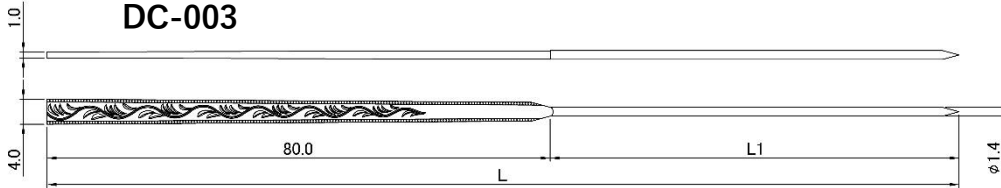

Wire Core to SHOW

Shooting wire cores on transparent acetate and to show their pattern.
We propose the special wire cores.

DC-001

Same pattern on both sides

DC-002

Same pattern on both sides

DC-003

Back side is discharge pattern

DC-004

Same pattern on both sides

DC-005

Same pattern on both sides

DC-006

Same pattern on both sides

DC-007

Back side is discharge pattern

DC-001

| Model No | L : XXX | L1 |
|------------|---------|----|
| DC-001/XXX | 140 | 85 |

DC-002

| Model No | L : XXX | L1 |
|------------|---------|----|
| DC-002/XXX | 140 | 83 |

DC-003

| Model No | L : XXX | L1 |
|------------|---------|----|
| DC-003/XXX | 145 | 65 |

DC-004

| Model No | L : XXX | L1 |
|------------|---------|----|
| DC-004/XXX | 145 | 72 |

DC-005

| Model No | L : XXX | L1 |
|------------|---------|----|
| DC-005/XXX | 138 | 60 |

DC-006

| Model No | L : XXX | L1 |
|------------|---------|----|
| DC-006/XXX | 143 | 70 |