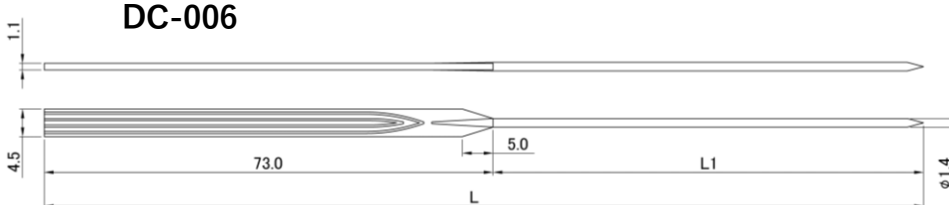

Wire Core to SHOW

Shooting wire cores on transparent acetate and to show their pattern.
We propose the special wire cores.

DC-001

Same pattern on both sides

DC-002

Same pattern on both sides

DC-003

Back side is discharge pattern

DC-004

| Model No | L : XXX | L1 |
|------------|---------|----|
| DC-004/XXX | 145 | 72 |

DC-005

| Model No | L : XXX | L1 |
|------------|---------|----|
| DC-005/XXX | 138 | 60 |

DC-006

| Model No | L : XXX | L1 |
|------------|---------|----|
| DC-006/XXX | 143 | 70 |