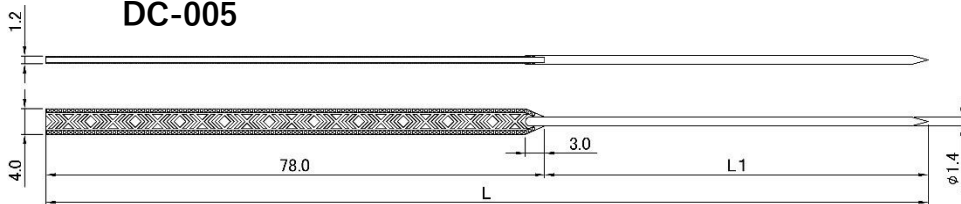

Wire Core to SHOW

Shooting wire cores on transparent acetate and to show their pattern.
We propose the special wire cores.

DC-001

Same pattern on both sides

DC-002

Same pattern on both sides

DC-003

Back side is discharge pattern

DC-004

Same pattern on both sides

DC-005

Same pattern on both sides

DC-006

Same pattern on both sides

DC-007

Back side is discharge pattern

DC-001

| Model No | L : XXX | L1 |
|------------|---------|----|
| DC-001/XXX | 140 | 85 |

DC-002

| Model No | L : XXX | L1 |
|------------|---------|----|
| DC-002/XXX | 140 | 83 |

DC-003

| Model No | L : XXX | L1 |
|------------|---------|----|
| DC-003/XXX | 145 | 65 |

DC-004

| Model No | L : XXX | L1 |
|------------|---------|----|
| DC-004/XXX | 145 | 72 |

DC-005

| Model No | L : XXX | L1 |
|------------|---------|----|
| DC-005/XXX | 138 | 60 |

DC-006

| Model No | L : XXX | L1 |
|------------|---------|----|
| DC-006/XXX | 143 | 70 |