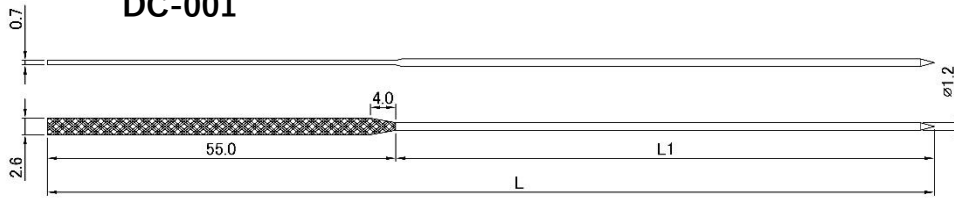

Wire Core to SHOW

Shooting wire cores on transparent acetate and to show their pattern.
We propose the special wire cores.

DC-001

Same pattern on both sides

DC-002

Same pattern on both sides

DC-003

Back side is discharge pattern

DC-004

Same pattern on both sides

DC-005

Same pattern on both sides

DC-006

Same pattern on both sides

DC-007

Back side is discharge pattern

DC-001

| Model No | L : XXX | L1 |
|------------|---------|----|
| DC-001/XXX | 140 | 85 |

DC-002

| Model No | L : XXX | L1 |
|------------|---------|----|
| DC-002/XXX | 140 | 83 |

DC-003

| Model No | L : XXX | L1 |
|------------|---------|----|
| DC-003/XXX | 145 | 65 |